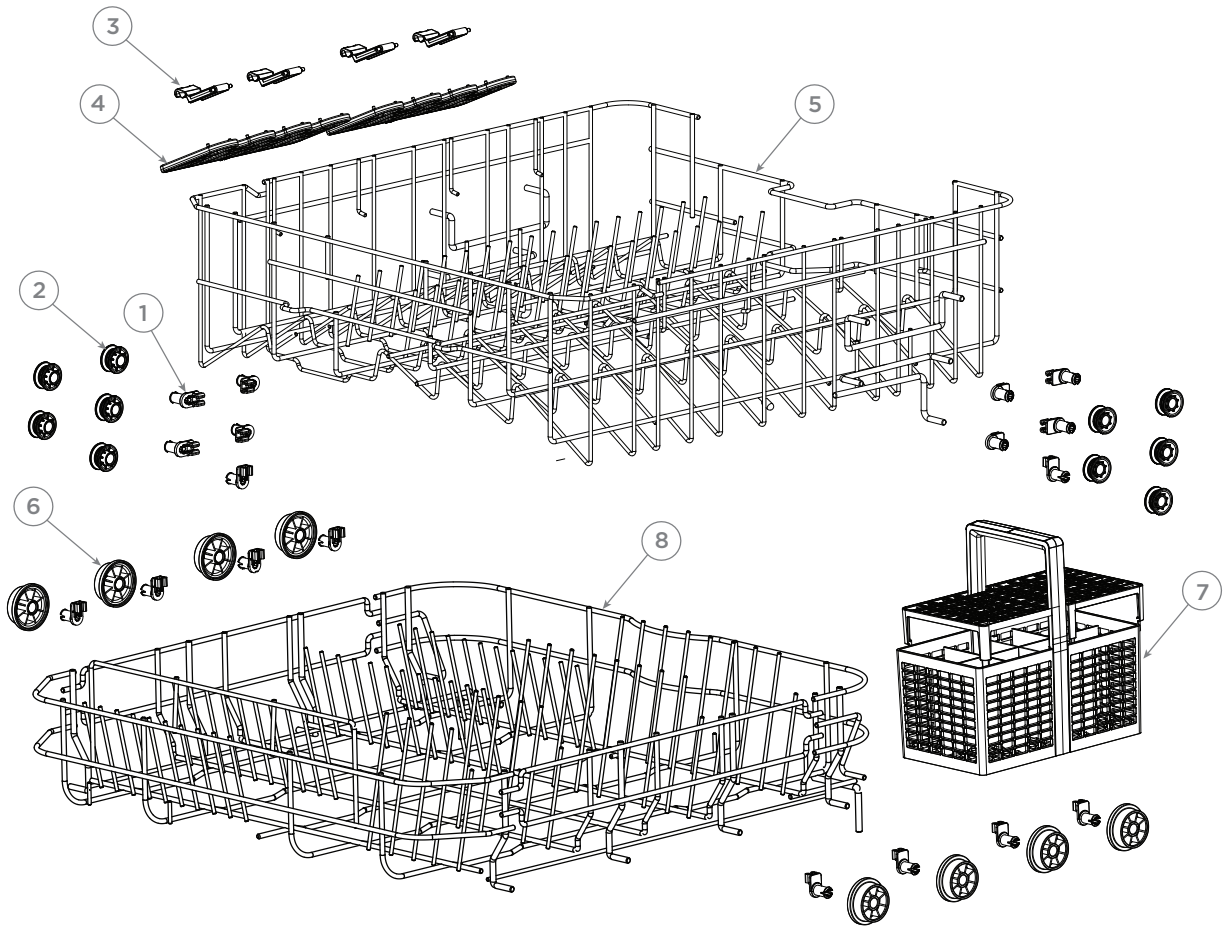

# **PARTS MANUAL**

## **DISHWASHER**

HDW13FOW1 HA AA

Product Code  
**61664-A**

AA

# BASKET COMPONENTS

# BASE & FLOOD COMPONENTS